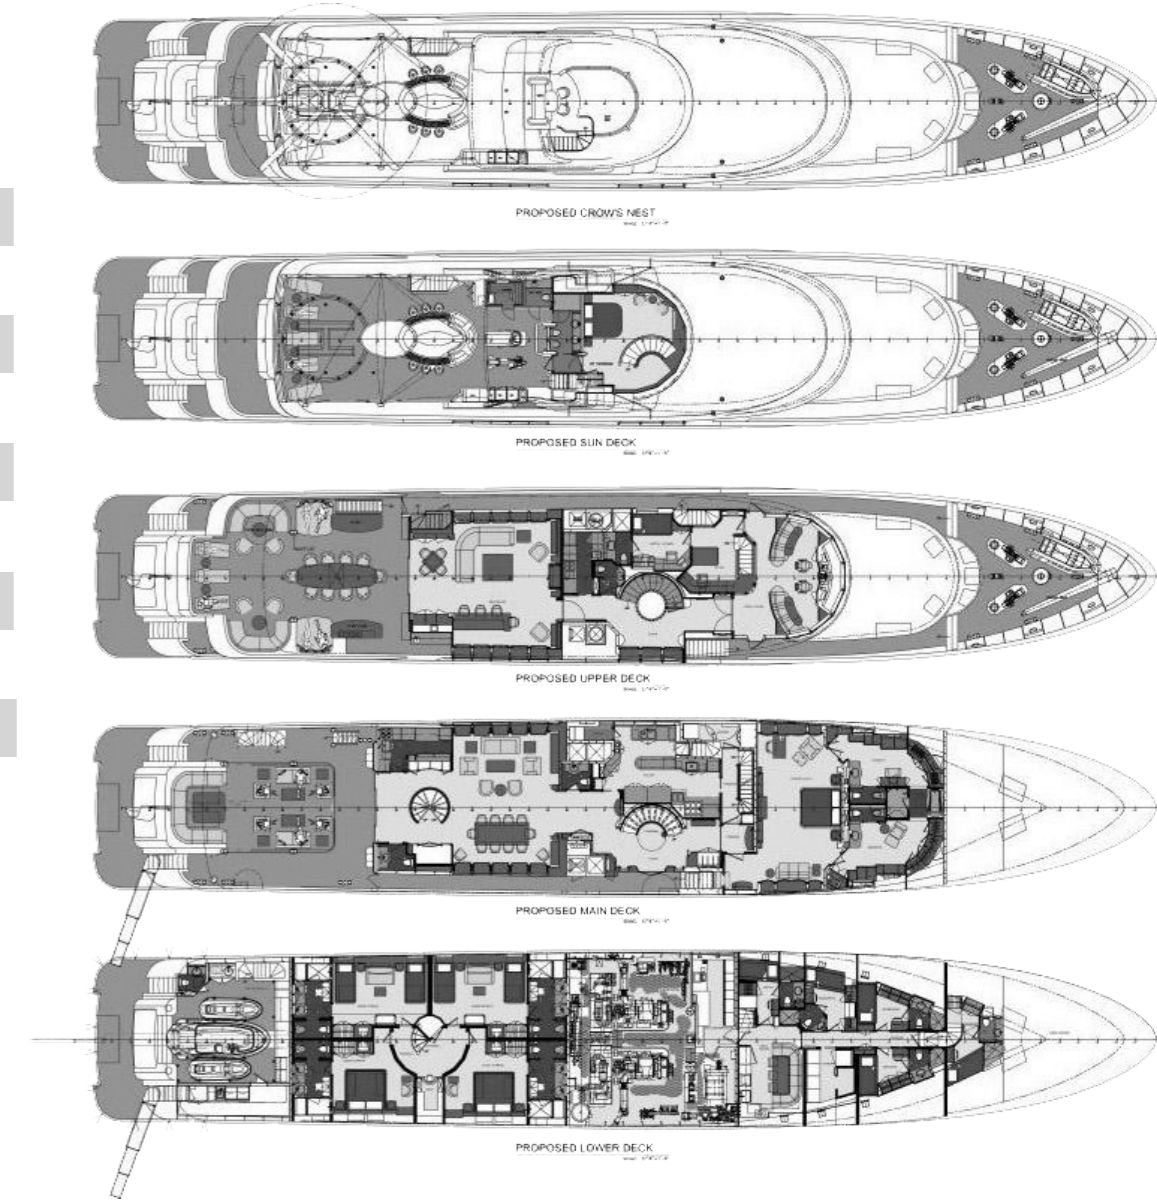

STAR SHIP

MEET STARSHIP

Motor yacht STARSHIP (formerly MY SE-ANNA) is a 185-foot luxury charter yacht launched in 2001 by Delta Marine and refitted in 2021. The refit included a brand-new Beach Club and Ocean Deck. The yacht's luxurious interior was designed by Glade Johnson Design.

STARSHIP 185 has equally impressive exterior spaces. Her multitude of outdoor living areas allow charter guests the ideal place for relaxation or socializing. The yacht has an amazing dance floor, a gym, ample seating, bars with seating, and an on-deck Jacuzzi.

Charter guests can enjoy her wide swim platform as well as her many water toys and tenders.

SPECIFICATIONS

length	185' / 56.39M
beam	29' 6" / 8.99 m
draft	8' / 2.44 m
build refit	2001 / 2021
builder	delta marine
crew	11
guests	12
cabin	6
bed configuration	4 King, 4 Queen
cabin configuration	4 Double, 2 Twin