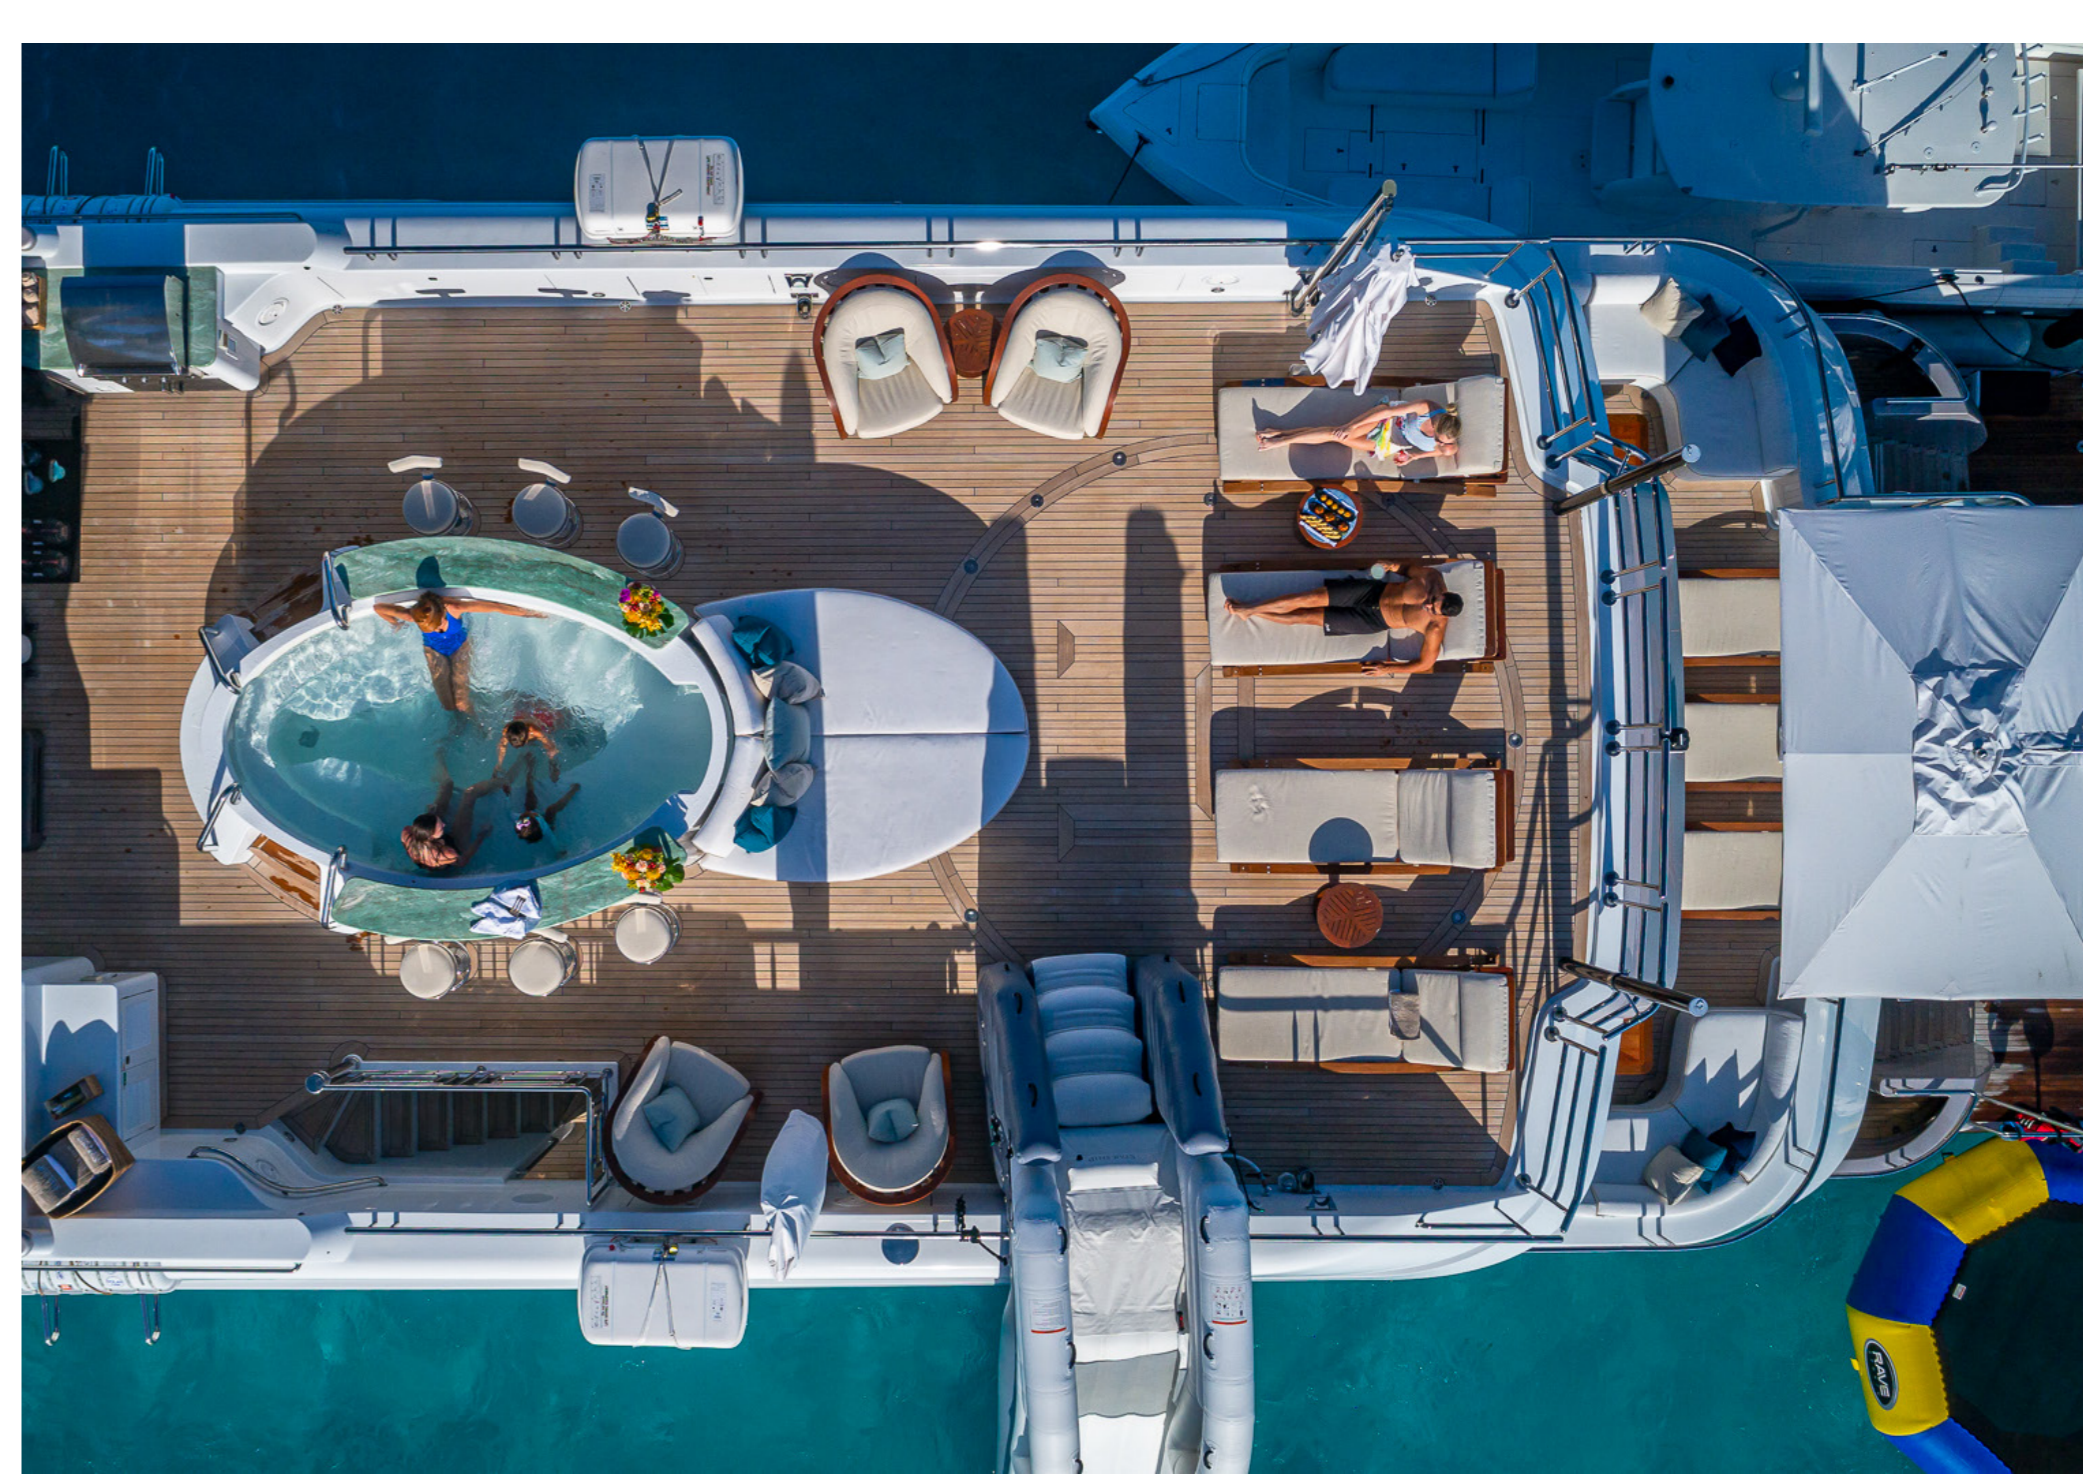

The yacht's interior living areas are classically-designed and offer comfort and beauty for guests. She features a spacious salon and a formal dining area, perfect for entertaining. The woodwork is beautifully finished and the décor is timeless. Her wide windows allow for excellent views as well as plenty of natural lighting.

STARSHIP 185 has equally impressive exterior spaces. Her multitude of outdoor living areas allow charter guests the ideal place for relaxation or socializing. The yacht has an amazing dance floor, a gym, ample seating, bars with seating, and an on-deck Jacuzzi.

TWIN STATEROOM WITH QUEEN BEDS & ENSUITE

WHEELHOUSE

SKY LOUNGE BAR & SEATING

EXTERIOR AREAS

STARSHIP 185 has an equally impressive exterior spaces. Her multitude of outdoor living areas allow charter guests the ideal place for relaxation or socializing. The yacht has an amazing dance floor, a gym, ample seating, bars with seating, and an on-deck Jacuzzi.